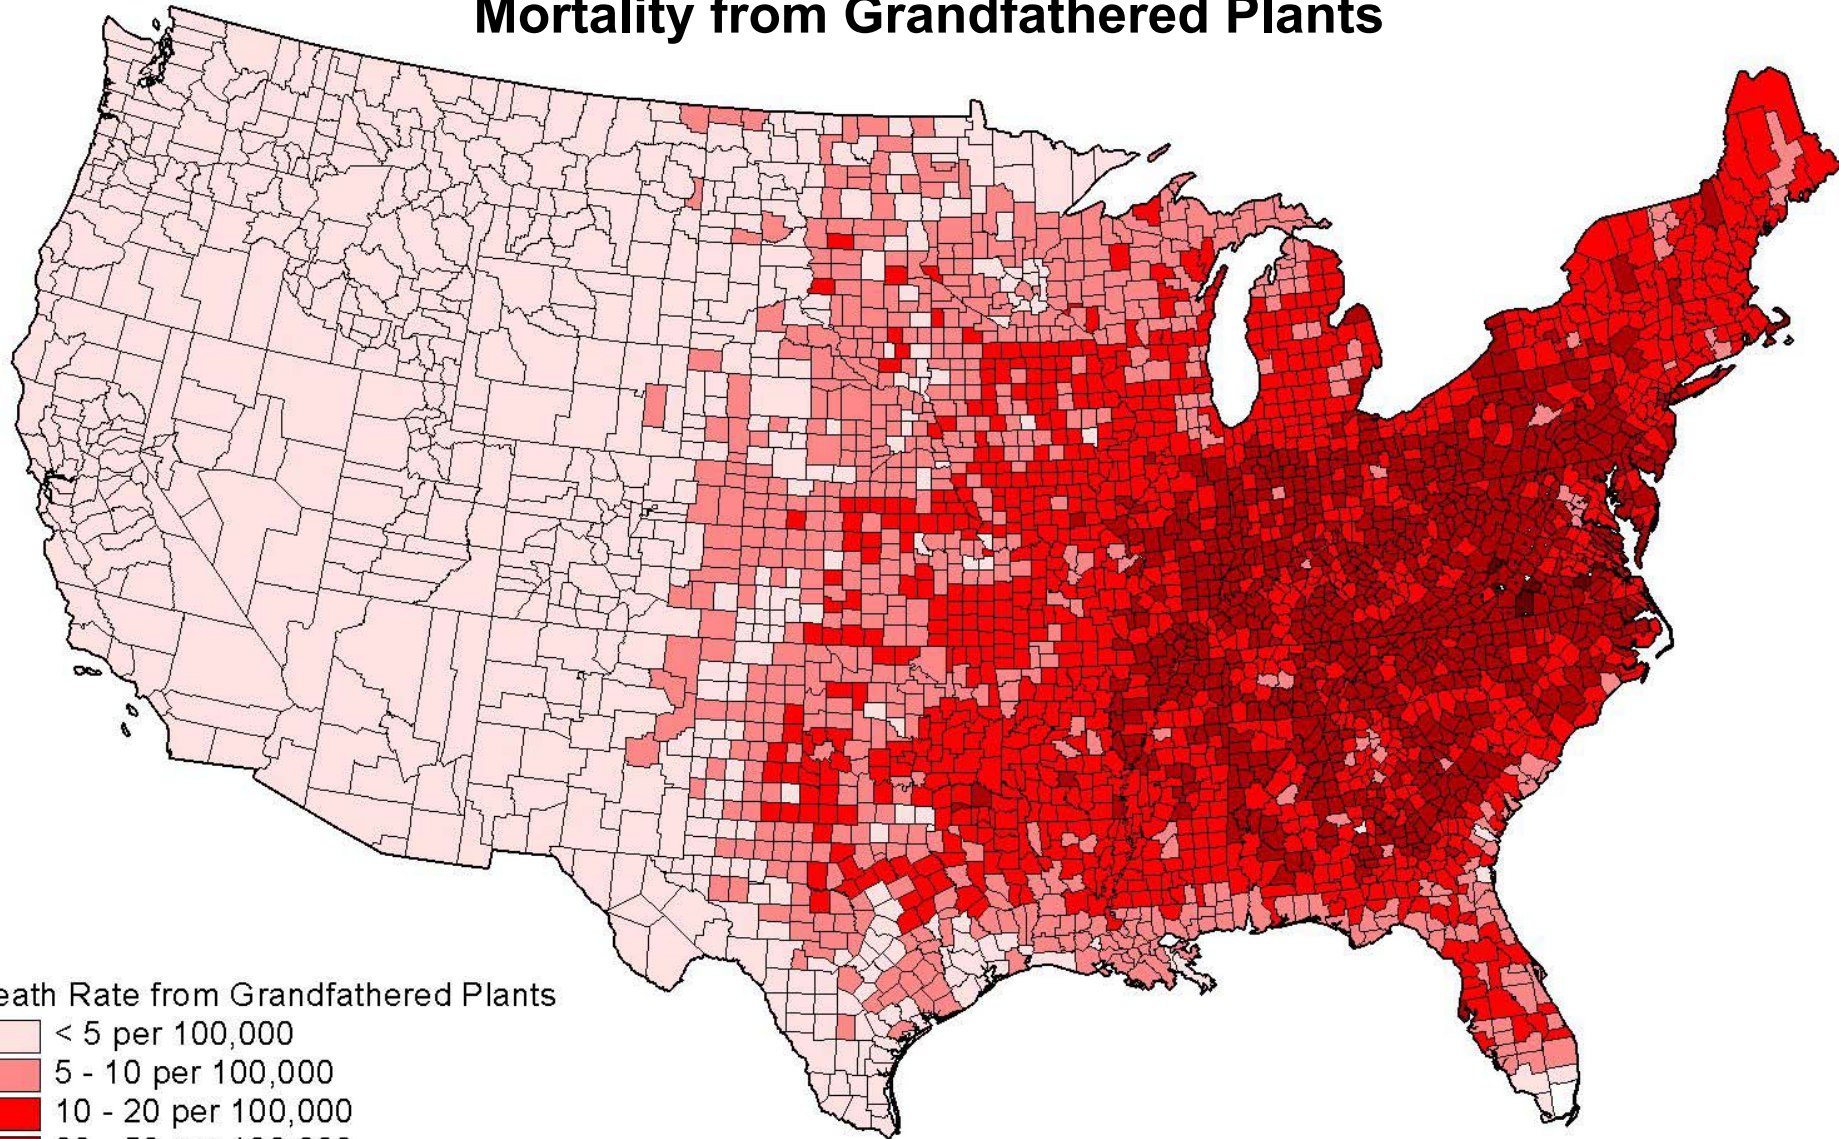

Bush NSR Rule Changes Equal More Pollution Equals More Death Mortality from Grandfathered Plants

Death Rate from Grandfathered Plants

- < 5 per 100,000
- 5 - 10 per 100,000
- 10 - 20 per 100,000
- 20 - 50 per 100,000
- > 50 per 100,000